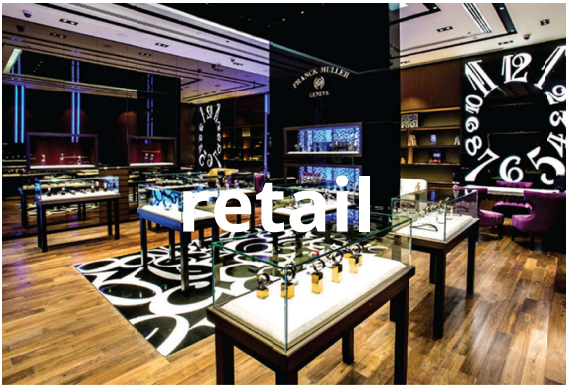

LOCATIONS

3.

Our Warehouse is located in Umm Al Quwain UAE.

Products.

Floors,
Wall Coverings
Window Treatments.

Sectors.

RF provides an extensive experience on a broad range of products in a variety of sectors as illustrated below.