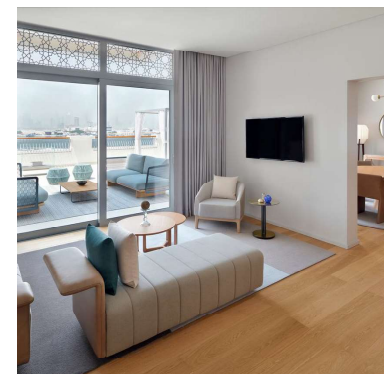

6. RESIDENTIAL

- Arabian Ranches
- Meydan Villas
- California Village
- Nawaz Villas
- Private Villas