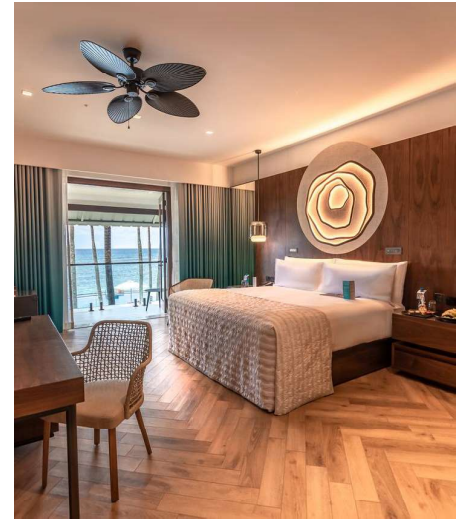

RF

RENOVATION FURNITURE TRADING LLC

COMPANY PROFILE

MODERN, CLASSICAL & STYLISH
FLOOR, WALL & WINDOW TREATMENTS.

Intro.

ABOUT

1.

RF is a wholesale division based in the UAE and Oman with an extensive portfolio of floors, wall coverings and window treatment solutions. Our products can be applied on a broad range of work from small bespoke projects, through to substantial large-scale developments & masterplans.