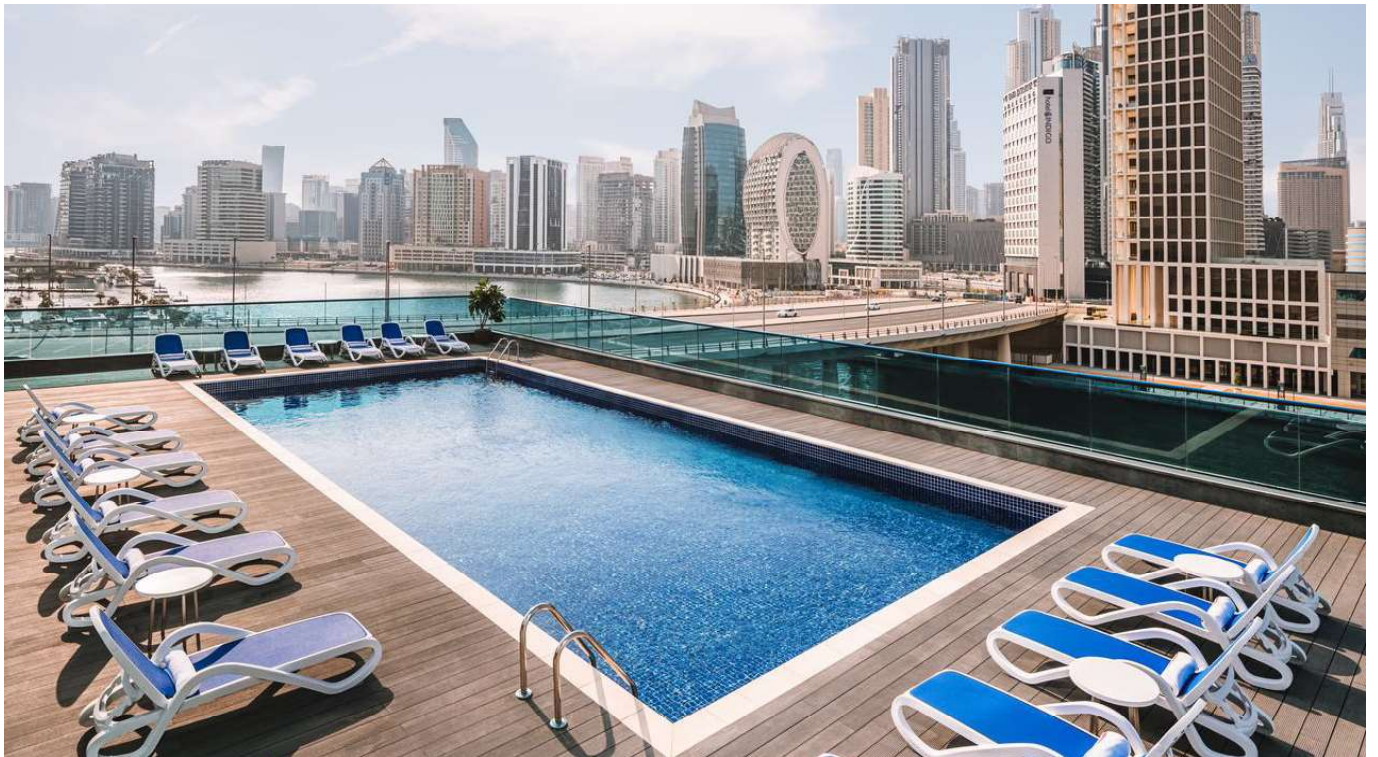

Radisson Blu Canal Views, Dubai.

SPC Flooring, Axminster Carpet, Carpet Underlay, Wall Coverings, WPC Decking, Carpet Tiles & Sports Flooring.