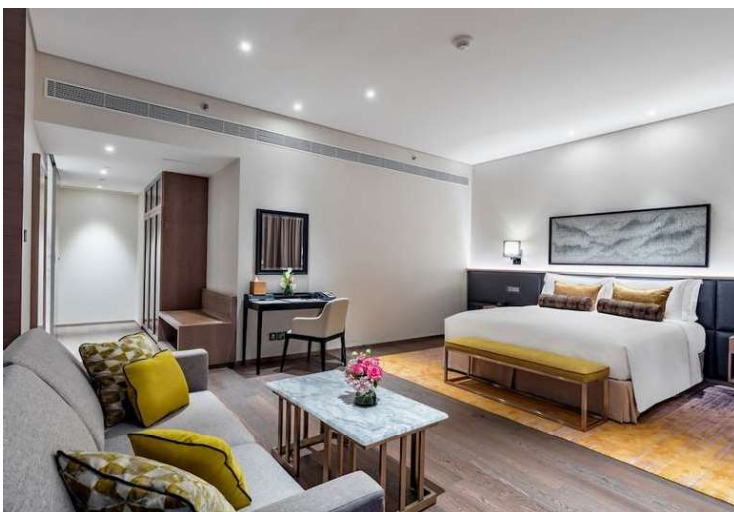

Taj by Vivanta, JLT Dubai.

Engineered Timber Flooring